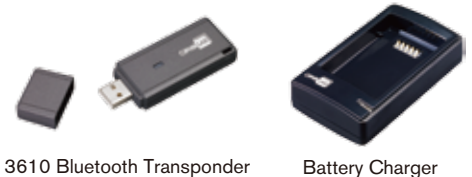

3610 Bluetooth Transponder

Battery Charger

©2011 CipherLab Co., Ltd. All specifications are subject to change without notice. All rights reserved. All brand, product and service, and trademark names are the property of their registered owners.

HEADQUARTERS
CipherLab Co., Ltd.
12F, 333 Dunhua S. Rd., Sec.2
Taipei, Taiwan 10669
Tel +886 2 8647 1166
Fax +886 2 8732 3300
www.cipherlab.com

CipherLab China
J Room, 4F, No.728 West Yan'an
Road, Changning District, Shanghai
China 200050
Tel +86 21 3368 0288
Fax +86 21 3368 0286

CipherLab USA
2552 Summit Avenue
Plano, Texas USA 75074
Tel +1 469 241 9779
Toll Free 888 300 9779
Fax +1 469 241 0697

CipherLab Central Europe
Willicher Damm 143-145
41066 Mönchengladbach
Germany
Tel +49 2161 56230 0
Fax +49 2161 56230 22